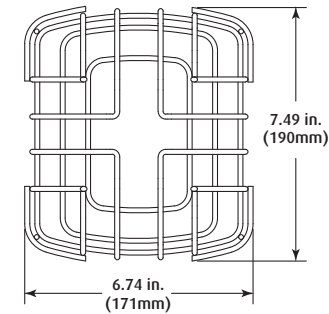

Light Loss %

13.0%

System Sensor (SRH, SWH, SRHK, SWH-ALE RT, SWHK, P2RH, P2WH, P4RH, P2RHK, P2WHK, P2RHK-120, SPSRH, SPSRH-SP, SPSRH-PG, SPSWH, SPSWH-SP and SPSWH-PG, SPSRHK)

0%