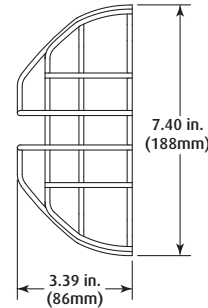

Light Loss %

13.0%

System Sensor (SRH, SWH, SRHK, SWH-ALE RT, SWHK, P2RH, P2WH, P4RH, P2RHK, P2WHK, P2RHK-120, SPSRH, SPSRH-SP, SPSRH-PG, SPSWH, SPSWH-SP and SPSWH-PG, SPSRHK)

0%