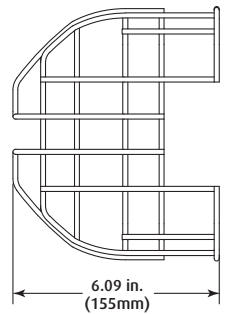

Light Loss %

13.0%

System Sensor (SRH, SWH, SRHK, SWH-ALE RT, SWHK, P2RH, P2WH, P4RH, P2RHK, P2WHK, P2RHK-120, SPSRH, SPSRH-SP, SPSRH-PG, SPSWH, SPSWH-SP and SPSWH-PG, SPSRHK)

0%