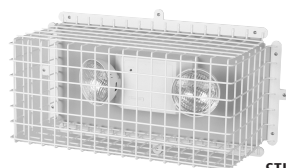

SMOKE DETECTOR COVERS

STI-9601	Low profile - Flush mount	STI-9609-SS	High profile - Flush mount - Stainless Steel
STI-9601-SS	Low profile - Flush mount - Stainless Steel	STI-9610	High profile - Surface mount
STI-9602	Low profile - Surface mount	STI-9712	Photoelectric - Surface mount
STI-9604	Mini - Flush mount	STI-9713	Photoelectric - Flush mount
STI-9604-SS	Mini - Flush mount -Stainless Steel		
STI-9605	Mini - Surface mount		
STI-9605-SS	Mini - Surface mount - Stainless Steel		
STI-9609	High profile - Flush mount		

STI-9601

STI-9604-SS

PIR GUARDS

STI-9618	Corner Mount
STI-9619	Corner Mount
STI-9620	6.25 x 4 x 2.25"
STI-9621	7 x 5.75 x 4.50"
STI-9622	8.75 x 4 x 3.75"

STI-9618

STI-9621

EXIT SIGN WIRE CAGES

STI-9640	10.5 x 13.75 x 2.75"
STI-9740	15.5 x 20.5 x 6"

STI-9640

EMERGENCY LIGHT CAGES

STI-9641	10.7 x 14.6 x 4"
STI-9644	8.7 x 17.7 x 5"
STI-9645	13.8 x 21.7 x 5.9"
STI-9649	10.75 x 24.75 x 11.25"
STI-9703	5 x 13.5 x 4"

STI-9649

MISCELLANEOUS WIRE CAGES

STI-9651	Fluorescent Light Damage Stopper®	STI-9720	Speaker Strobe Damage Stopper® - Surface
STI-9705	Horn/Strobe/Speaker Damage Stopper® - Flush	STI-9730	Wire Guard Damage Stopper®
STI-9708	Horn/Strobe/Speaker Damage Stopper - Surface	STI-9796	Outdoor Light Damage Stopper®
STI-9711	Horn/Strobe/Speaker Damage Stopper - Flush	STI-9880	Fluorescent Lighting Damage Stopper® - Small
STI-9714	Horn/Strobe/Speaker Damage Stopper - Surface	STI-9881	Fluorescent Lighting Damage Stopper® - Large
STI-9717	Speaker/Strobe Damage Stopper® - Flush		