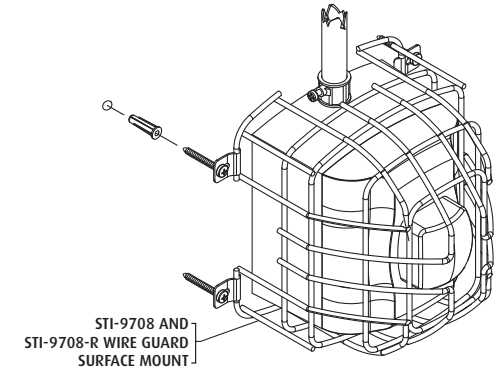

INSTALLATION INSTRUCTIONS

1. Center wire guard over strobe.
2. Place clamps in recommended position as shown.
3. Mark hole locations on wall and drill hole diameter according to NOTE above.
4. Insert anchors and/or screws and tighten.