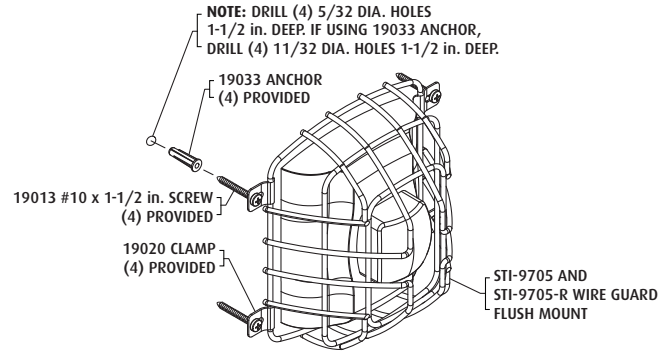

INSTALLATION INSTRUCTIONS

1. Center wire guard over strobe.
2. Place clamps in recommended position as shown.
3. Mark hole locations on wall and drill hole diameter according to NOTE above.
4. Insert anchors and/or screws and tighten.