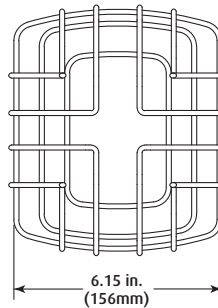

Light Loss %

13.0%

System Sensor (SRH, SWH, SRHK, SWH-ALE RT, SWHK, P2RH, P2WH, P4RH, P2RHK, P2WHK, P2RHK-120, SPSRH, SPSRH-SP, SPSRH-PG, SPSWH, SPSWH-SP and SPSWH-PG, SPSRHK)

0%