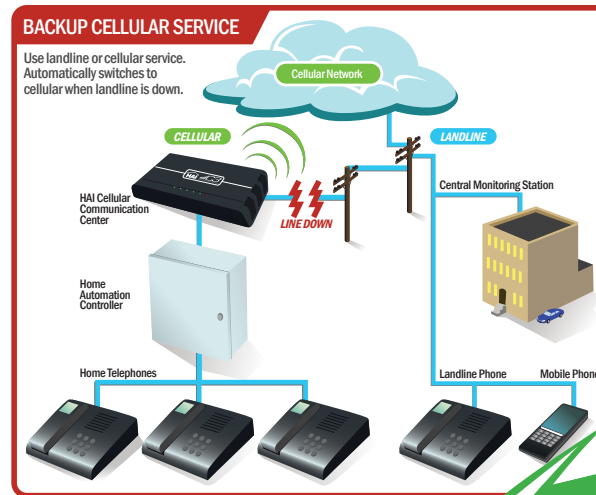

Introducing the Cellular Communications Center from HAI

INCLUDED WITH PACKAGE

C3 Cellular Communications Center	70A00-1
12VDC Power Adapter w/Power Cord	-
Backup Rechargeable Battery Pack	-
Remote GSM Antenna	-
Phone Cable	-
Documentation	-

REQUIREMENTS

GSM SIM Card
Cellular Service

WHAT IS THE C3?

HAI's wireless cellular communicator that allows phone calls to be made over the GSM cellular network using the existing telephones in a home. The C3 can be used when there is no landline in the home or the landline is temporarily unavailable.

NO PROGRAMMING REQUIRED!

Simply insert a cellular SIM card, install the backup battery, plug in the provided AC adapter and antenna, and connect to a phone jack. Now the phones throughout the home—and the home's security panel—can make and receive phone calls via a GSM cellular network even if the landline phone system is not operating.

IMPRESSIVE FEATURES

- Quad Band GSM 850/900/1800/1900MHz
- Functions as primary or backup service
- Monitors landline. Switches to cellular when line is out
- Full telephone line (PSTN) simulation
- If tied to a security system, reports to central station
- Station can call homeowners via C3 to verify alarm
- Supports prepaid GSM SIM cards
- Built-in battery charger auto charges backup battery