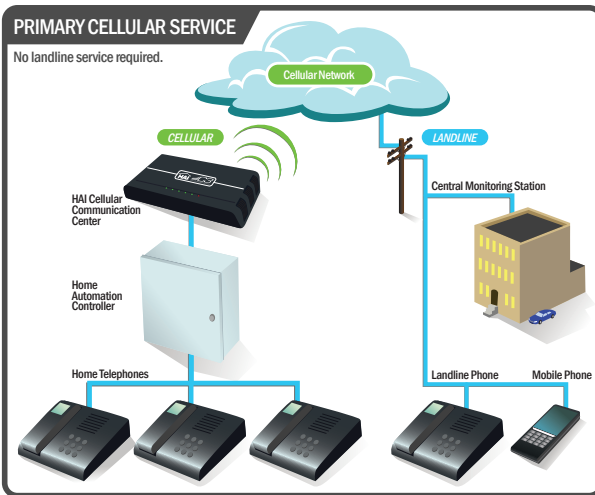

Introducing the Cellular Communications Center from HAI

INCLUDED WITH PACKAGE

C3 Cellular Communications Center	70A00-1
12VDC Power Adapter w/Power Cord	-
Backup Rechargeable Battery Pack	-
Remote GSM Antenna	-
Phone Cable	-
Documentation	-

REQUIREMENTS

GSM SIM Card
Cellular Service

WHAT IS THE C3?

HAI's wireless cellular communicator that allows phone calls to be made over the GSM cellular network using the existing telephones in a home. The C3 can be used when there is no landline in the home or the landline is temporarily unavailable.

NO PROGRAMMING REQUIRED!

Simply insert a cellular SIM card, install the backup battery, plug in the provided AC adapter and antenna, and connect to a phone jack. Now the phones throughout the home—and the home's security panel—can make and receive phone calls via a GSM cellular network even if the landline phone system is not operating.

IMPRESSIVE FEATURES

- Quad Band GSM 850/900/1800/1900MHz
- Functions as primary or backup service
- Monitors landline. Switches to cellular when line is out
- Full telephone line (PSTN) simulation
- If tied to a security system, reports to central station
- Station can call homeowners via C3 to verify alarm
- Supports prepaid GSM SIM cards
- Built-in battery charger auto charges backup battery