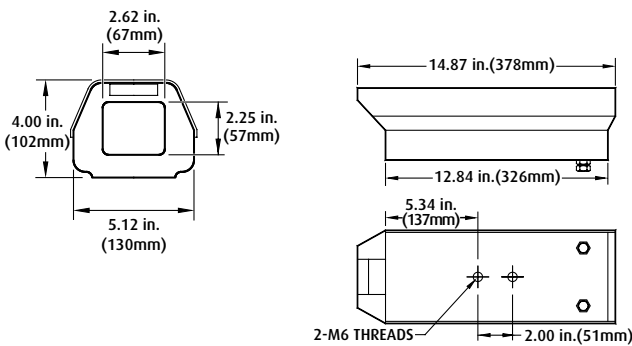

STI CCTV Housings

Dimensions and Technical Information

MODELS AVAILABLE

- **STI-7000K** CCTV Housing - aluminum with mounting bracket
- **STI-7100K** CCTV Housing - aluminum with heater, blower, sun shield and mounting bracket
- **STI-7200K** CCTV Housing - ABS with mounting bracket
- **STI-7300K** CCTV Housing - ABS with heater, blower, sun shield and mounting bracket

Accessories

- **STI-7001** Sun shield for STI-7000K
- **STI-7201** Sun shield for STI-7200K
- **STI-7071** Mounting Bracket
- **STI-7081** Universal Pole Mounted Bracket
- **01710** Replacement lens for STI-7000K and STI-7100K

ALUMINUM CAMERA HOUSING

STI-7100
Internal
Diagram