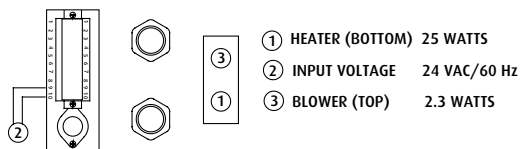

STI CCTV Housings

Dimensions and Technical Information

MODELS AVAILABLE

- **STI-7000K** CCTV Housing - aluminum with mounting bracket
- **STI-7100K** CCTV Housing - aluminum with heater, blower, sun shield and mounting bracket
- **STI-7200K** CCTV Housing - ABS with mounting bracket
- **STI-7300K** CCTV Housing - ABS with heater, blower, sun shield and mounting bracket

Accessories

- **STI-7001** Sun shield for STI-7000K
- **STI-7201** Sun shield for STI-7200K
- **STI-7071** Mounting Bracket
- **STI-7081** Universal Pole Mounted Bracket
- **01710** Replacement lens for STI-7000K and STI-7100K

ALUMINUM CAMERA HOUSING

ABS CAMERA HOUSING

INTERNAL LAYOUT

**Safety Technology
International, Inc.**

2306 Airport Road
Waterford, Michigan
48327, USA

Tel: 248-673-9898
Fax: 248-673-1246
Tollfree: 800-888-4784
info@sti-usa.com
www.sti-usa.com

Unit 49G Pipers Road
Park Farm Industrial Estate
Redditch, Worcestershire
B98 0HU England

Tel: 44 (0) 1527 520 999
Fax: 44 (0) 1527 501 999
Free: 0800 085 1678 (UK)
www.sti-europe.com