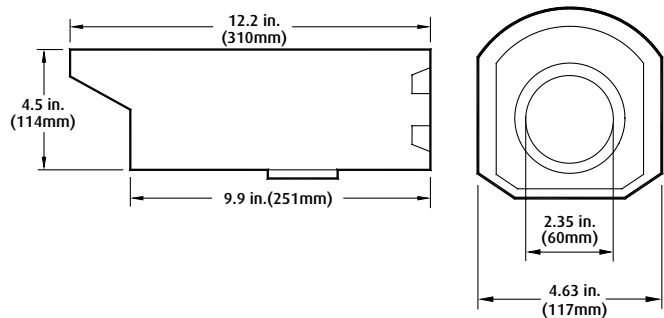

ABS CAMERA HOUSING