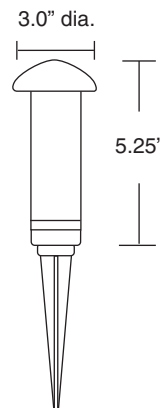

PRODUCT FACT SHEET

03/03/03

CL711

MODEL:

CL711

DESCRIPTION:

Metal Mushroom Light

FEATURES AND BENEFITS:

- Black Finish
- 10 W Halogen Bi-Pin Bulb
- Clear Glass Top
- Easy to install
- Fast Lock II Connectors

PACKAGING:

LANGUAGE: English, French and Spanish packaging and Instructions

PACK TYPE: Box (4.375"L x 3.25"W x 9.50"H)

CASE: 12-Piece Master Pack
Weight- 17.5 Pounds
19.0"L x 9.0"W x 10.0"H

I 2 of 5 Code (Master Pack):

00078275083639

UPC CODE:

Intermatic Plaza
Spring Grove, IL 60081-9698
www.intermatic.com

Product of China