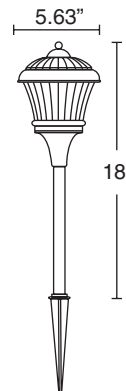

PRODUCT FACT SHEET

03/03/03

CSI10P

MODEL:

CSI10P

DESCRIPTION:

Metal Walk Light

FEATURES AND BENEFITS:

- Pewter Finish
- 11 W Wedge Base Bulb
- Frosted Glass Globe
- Easy to install
- Fast Lock II Connectors

PACKAGING:

LANGUAGE: English, French and Spanish packaging and Instructions

PACK TYPE: Box (5.875"L x 5.875"W x 11.875"H)

CASE: 4-Piece Master Pack
Weight- 11.6 Pounds
24.0"L x 6.5"W x 13.0"H

I 2 of 5 Code (Master Pack):

50078275084020

UPC CODE:

INTERMATIC
INCORPORATED

Intermatic Plaza
Spring Grove, IL 60081-9698
www.intermatic.com