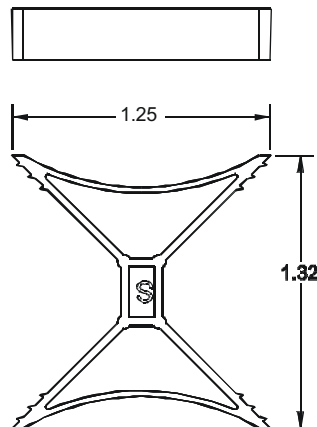

WARRANTY:

One year warranty against workmanship, material and factory defects

GEORGE RISK INDUSTRIES, INC.
GRI PLAZA
KIMBALL, NE 69145

TOLL-FREE 1-800-445-5218
TOLL-FREE 1-800-523-1227
(308) 235-4645
FAX (308) 235-3561
E-MAIL: grisales@megavision.com
WEB SITE: www.grisk.com