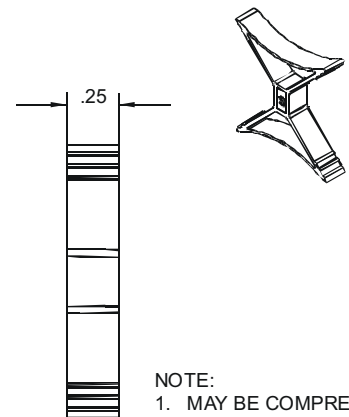

WARRANTY:

One year warranty against workmanship, material and factory defects

GEORGE RISK INDUSTRIES, INC.
GRI PLAZA
KIMBALL, NE 69145

TOLL-FREE 1-800-445-5218
TOLL-FREE 1-800-523-1227
(308) 235-4645
FAX (308) 235-3561
E-MAIL: grisales@megavision.com
WEB SITE: www.grisk.com