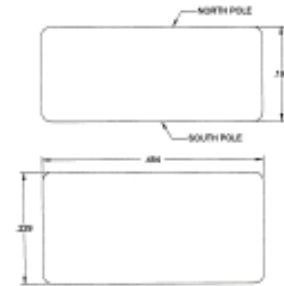

MADE IN U.S.A.

TOLL-FREE 1-800-445-5218
TOLL-FREE 1-800-523-1227
(308) 235-4645
FAX (308) 235-3561
E-MAIL: grisales@megavision.com
WEB SITE: www.grisk.com

MIGHTY MAG

RARE EARTH MAGNETS

MM-375
3/8" Dia. X 1/2"

MM-25
1/4" X 1/4" X 1/8"

MM-45
.19" X .45" X .23"

MMR-25
1/4" Dia. X 1/8"

Note: G.R.I. suggests using a silicone or clear nail polish sealant on the surface of installed rare earth magnets to prevent corrosion.