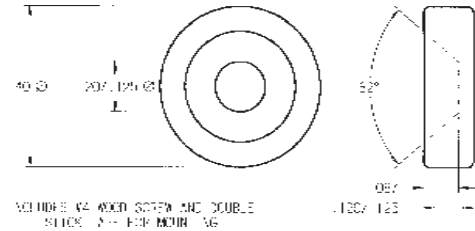

MIGHTY MAG

RARE EARTH MAGNETS

MM-400
3/8" Dia. X 1/8"

MM-600
5/8" Dia. X 1/8"

MM-10
1/4" Dia. X 3/4"

Also Available

MM-9 (1/4" x 1/2")

GEORGE RISK INDUSTRIES, INC.
G.R.I. PLAZA
KIMBALL, NE 69145

MM-25
1/4" X 1/4" X 1/8"

MM-45
.19" X .45" X .23"

MMR-25
1/4" Dia. X 1/8"

Note: G.R.I. suggests using a silicone or clear nail polish sealant on the surface of installed rare earth magnets to prevent corrosion.