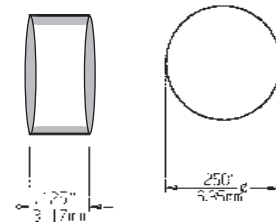

MADE IN U.S.A.

TOLL-FREE 1-800-445-5218
TOLL-FREE 1-800-523-1227
(308) 235-4645
FAX (308) 235-3561
E-MAIL: grisales@megavision.com
WEB SITE: www.grisk.com

MIGHTY MAG

RARE EARTH MAGNETS

MM-375
3/8" Dia. X 1/2"

MM-25
1/4" X 1/4" X 1/8"

MM-45
.19" X .45" X .23"

MMR-25
1/4" Dia. X 1/8"

Note: G.R.I. suggests using a silicone or clear nail polish sealant on the surface of installed rare earth magnets to prevent corrosion.