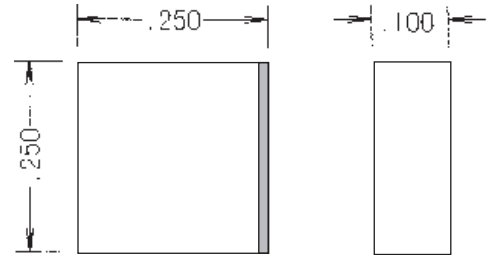

MM-25
1/4" X 1/4" X 1/8"

MM-45
.19" X .45" X .23"

MMR-25
1/4" Dia. X 1/8"

Note: G.R.I. suggests using a silicone or clear nail polish sealant on the surface of installed rare earth magnets to prevent corrosion.