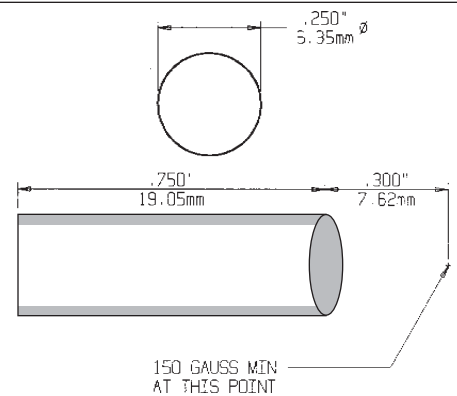

MIGHTY MAG

RARE EARTH MAGNETS

MM-400
3/8" Dia. X 1/8"

MM-600
5/8" Dia. X 1/8"

MM-10
1/4" Dia. X 3/4"

Also Available

MM-9 (1/4" x 1/2")

GEORGE RISK INDUSTRIES, INC.
G.R.I. PLAZA
KIMBALL, NE 69145

MM-25
1/4" X 1/4" X 1/8"

MM-45
.19" X .45" X .23"

MMR-25
1/4" Dia. X 1/8"

Note: G.R.I. suggests using a silicone or clear nail polish sealant on the surface of installed rare earth magnets to prevent corrosion.