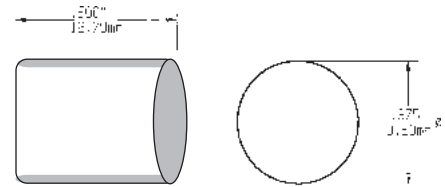

MM-25
1/4" X 1/4" X 1/8"

MM-45
.19" X .45" X .23"

MMR-25
1/4" Dia. X 1/8"

Note: G.R.I. suggests using a silicone or clear nail polish sealant on the surface of installed rare earth magnets to prevent corrosion.