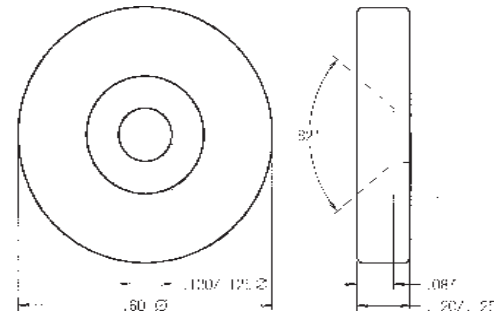

MIGHTY MAG

RARE EARTH MAGNETS

MM-400
3/8" Dia. X 1/8"

MM-600
5/8" Dia. X 1/8"

MM-10
1/4" Dia. X 3/4"

Also Available

MM-9 (1/4" x 1/2")

GEORGE RISK INDUSTRIES, INC.
G.R.I. PLAZA
KIMBALL, NE 69145

MM-25
1/4" X 1/4" X 1/8"

MM-45
.19" X .45" X .23"

MMR-25
1/4" Dia. X 1/8"

Note: G.R.I. suggests using a silicone or clear nail polish sealant on the surface of installed rare earth magnets to prevent corrosion.