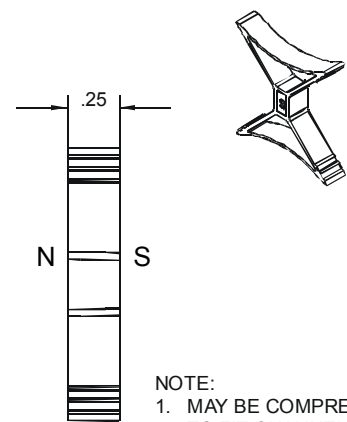

# MC-25 WINDOW CHANNEL SERIES

- ◆ The MC-25 Is Designed To Be Mounted In The Track Of Aluminum Windows & Sliders
- ◆ Rare Earth Magnet
- ◆ Fits Most Aluminum Tracks
- ◆ Grippers Hold Magnet In Place
- ◆ No Drilling Required
- ◆ Arrow Marks Polarity. Point Arrow Toward Switch.

2020-12

20RS-T

MC-25

150-12

NOTE:  
1. MAY BE COMPRESSED TO FIT CHANNELS FROM 5/16" TO 1".

## GAP

Up to 1/2"  
Up to 1/2"  
Up to 3/8"  
Up to 3/8"  
Up to 1/2"