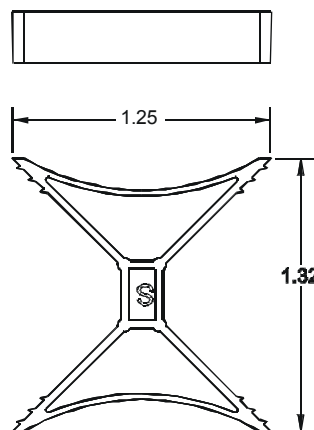

# MC-25 WINDOW CHANNEL SERIES

- ◆ The MC-25 Is Designed To Be Mounted In The Track Of Aluminum Windows & Sliders
- ◆ Rare Earth Magnet
- ◆ Fits Most Aluminum Tracks
- ◆ Grippers Hold Magnet In Place
- ◆ No Drilling Required
- ◆ Arrow Marks Polarity. Point Arrow Toward Switch.

2020-12

20RS-T

MC-25

150-12

NOTE:  
1. MAY BE COMPRESSED TO FIT CHANNELS FROM 5/16" TO 1".

## GAP

Up to 1/2"  
Up to 1/2"  
Up to 3/8"  
Up to 3/8"  
Up to 1/2"