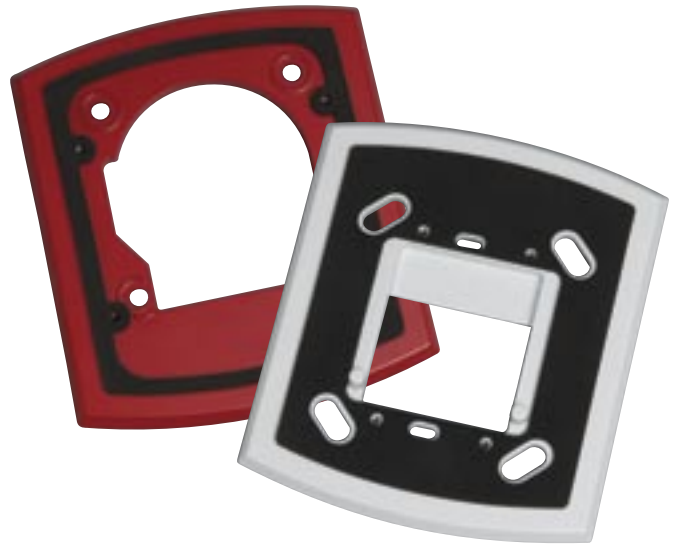

SpectrAlert® Advance Weatherproof Plates

SpectrAlert Advance weatherproof plates enable flush mounting on a variety of wall surfaces.

Features

- Weatherproof per NEMA 3R
- For use with indoor and outdoor applications
- Flush mount outdoor and outdoor replacement models to brick, ceramic tile, concrete, and masonry brick
- For use with all K series (outdoor) products and -R replacement models
- Universal mounting plate easily attaches to the weatherproof plate

The WTP series weatherproof plates enable installers to flush mount outdoor horns, strobes, horn strobes, speakers, and speaker strobes to a variety of wall surfaces, including brick, ceramic tile, concrete, and masonry brick.

These NEMA 3R-rated plates come in red and white to suit aesthetic and functional requirements. They may be used indoors or outdoors with outdoor devices, as required by conditions, and easily attach to the SpectrAlert Advance universal mounting plate.

Agency Listings

Specifications

Architectural/Engineering Specifications

The SpectrAlert Advance weatherproof plate for horns, strobes, and horn strobes shall mount to 4x4x1¹/₄-inch and 2x4x1¹/₂-inch back boxes. The weatherproof plate for speakers and speaker strobes shall mount to 4x4x2¹/₈-inch back boxes. The weatherproof plate may be installed on brick, concrete, ceramic tile, and masonry brick and must be used with System Sensor outdoor "K" series and outdoor "K" series replacement models (-R). Outdoor SpectrAlert Advance products shall operate between -40°F and 151°F.